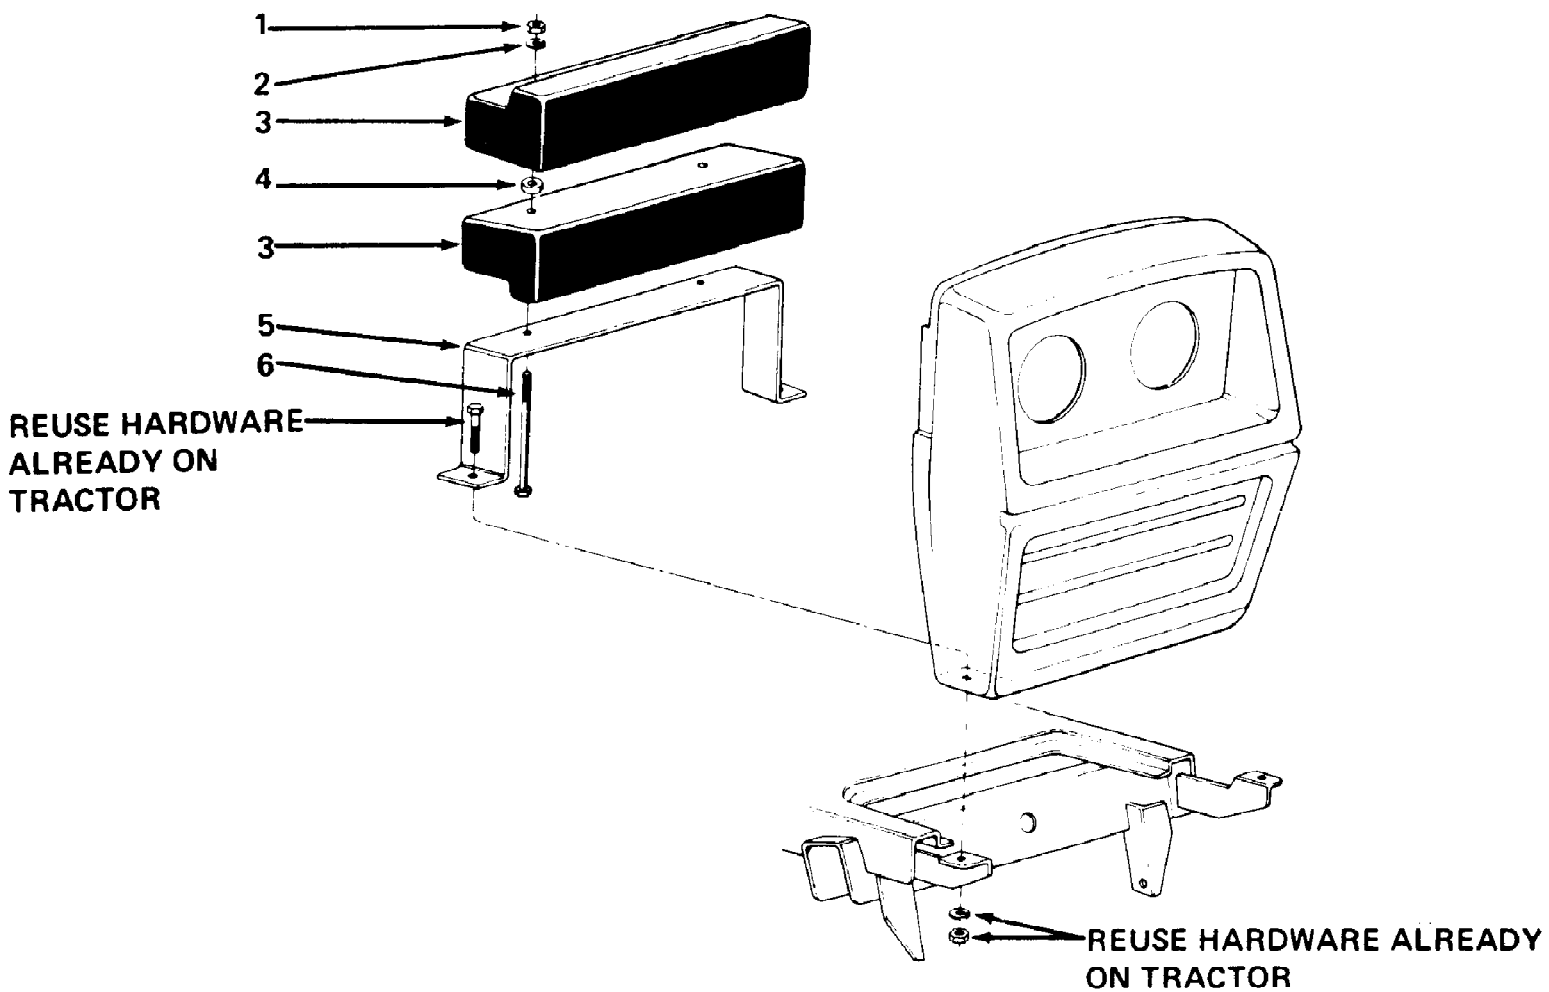

190-925-190 Front Weight Kit (1987)
Front Weight Kit

190-925-190 Front Weight Kit (1987)
Front Weight Kit

Page 2 of 2

| Ref # | Part Number | Qty | S/P/F | Description |
|-------|-------------|-----|-------|----------------------------|
| 1 | 712-0798 | 1 | /P | Hex Nut 3/8-16 Thd.* |
| 2 | 736-0169 | 1 | S | L.-Wash. 3/8 I.D.* |
| 3 | 719-0243 | 1 | | Weight-35 lb. |
| 4 | 711-0242 | 1 | S | Spacer |
| 5 | 14175 | 1 | | Front Weight Bracket |
| 6 | 710-0775 | 1 | | Hex Bolt 3/8-16 x 6.5" Lg. |